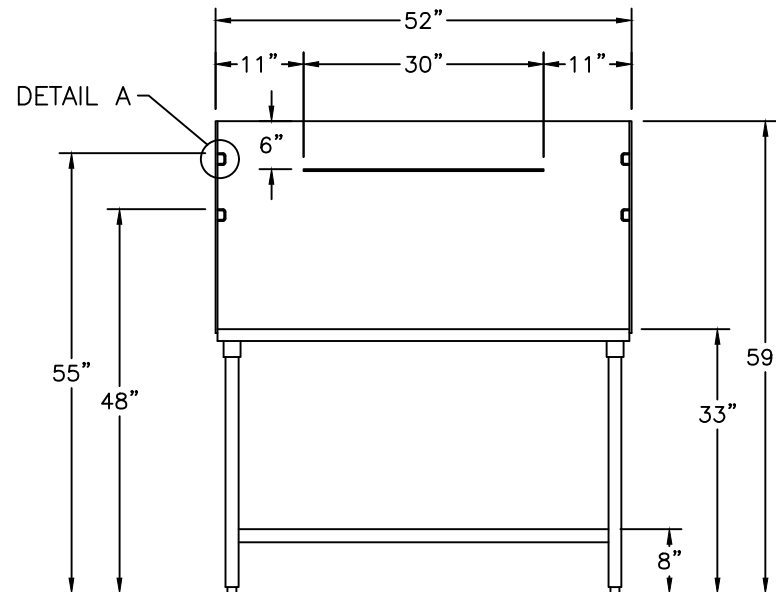

END VIEW

FRONT VIEW

DISCRIPTION
60-INCH STAINLESS STEEL GROOMING
TABLE

MODEL
DL-DWPRO-GT

SCALE
1/2" = 1'-0"

NOTE: ALL DIMENSIONS MAY VARY SLIGHTLY DUE TO NORMAL MANUFACTURING TOLERANCES.

800.931.1562

Email: Sales@GymsForDogs.com