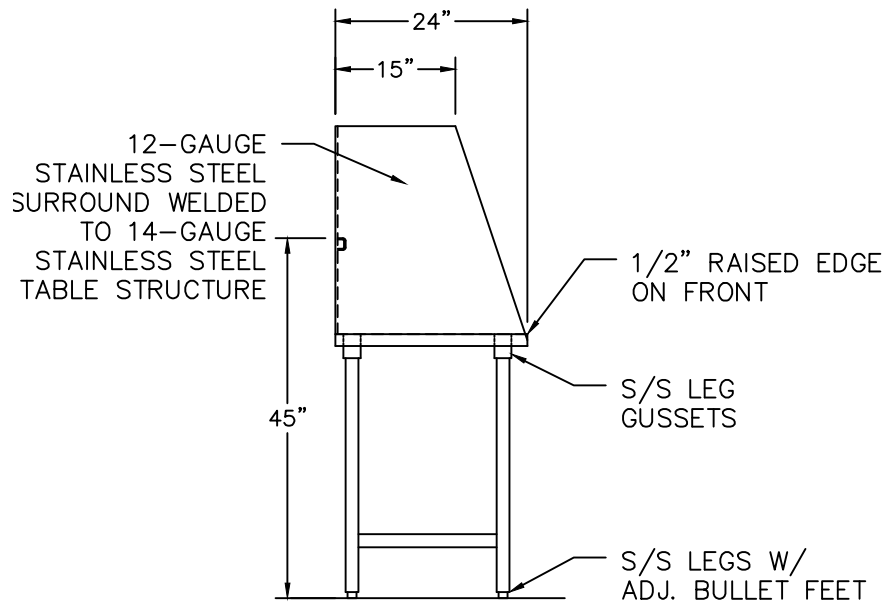

-  14 gauge 304 Stainless Steel all-welded construction.
-  Built-in table top recess for comfort pad
-  ADA compliant with perpendicular and parallel

**ADA FRIENDLY
PARALLEL & PERPENDICULAR ACCESS**

ADA FRIENDLY

END VIEW

FRONT VIEW

DISCRIPTION
60-INCH STAINLESS STEEL GROOMING
TABLE

MODEL
DL-DWPRO-GT

SCALE
1/2" = 1'-0"

NOTE: ALL DIMENSIONS MAY VARY SLIGHTLY DUE TO NORMAL MANUFACTURING TOLERANCES.

800.931.1562

Email: Sales@GymsForDogs.com