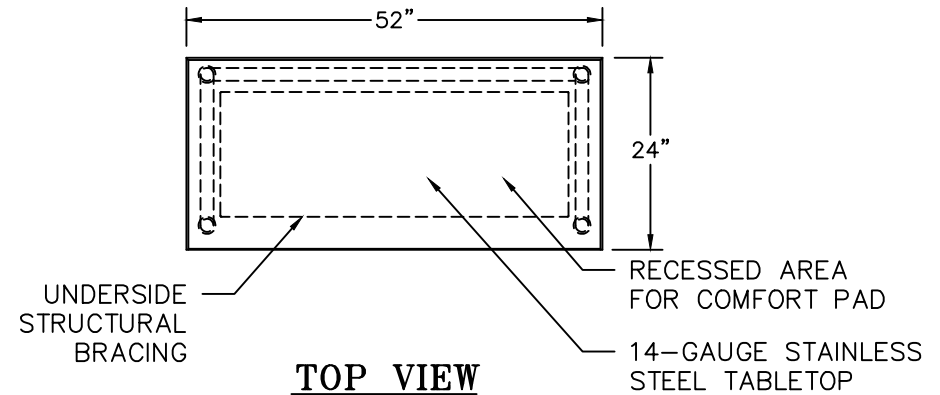

-  14 gauge 304 Stainless Steel all-welded construction.
-  Built-in table top recess for comfort pad
-  ADA compliant with perpendicular and parallel

**ADA FRIENDLY
PARALLEL & PERPENDICULAR ACCESS**

ADA FRIENDLY

Durable

ACCESSORY KIT INCLUDES

Table, comfort pad top, and professional-quality restraint system

STAINLESS STEEL GROOMING TABLE

MODEL: DL-DWPRO-GT

NOTE: ALL DIMENSIONS MAY VARY SLIGHTLY DUE TO NORMAL MANUFACTURING TOLERANCES

END VIEW

FRONT VIEW

DISCRIPTION
60-INCH STAINLESS STEEL GROOMING
TABLE

MODEL
DL-DWPRO-GT

SCALE
1/2" = 1'-0"

NOTE: ALL DIMENSIONS MAY VARY SLIGHTLY DUE TO NORMAL MANUFACTURING TOLERANCES.

800.931.1562

Email: Sales@GymsForDogs.com