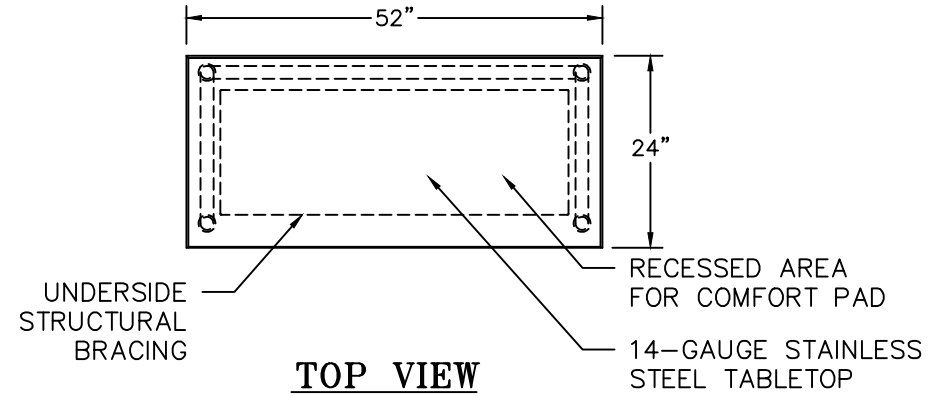

-  14 gauge 304 Stainless Steel all-welded construction.
-  Built-in table top recess for comfort pad
-  ADA compliant with perpendicular and parallel

**ADA FRIENDLY
PARALLEL & PERPENDICULAR ACCESS**

ADA FRIENDLY

Durable

ACCESSORY KIT INCLUDES

Table, comfort pad top, and professional-quality restraint system

STAINLESS STEEL GROOMING TABLE

MODEL: DL-DWPRO-GT

NOTE: ALL DIMENSIONS MAY VARY SLIGHTLY DUE TO NORMAL MANUFACTURING TOLERANCES

END VIEW

FRONT VIEW

DISCRPTION
60-INCH STAINLESS STEEL GROOMING
TABLE

MODEL
DL-DWPRO-GT

SCALE
1/2" = 1'-0"

NOTE: ALL DIMENSIONS MAY VARY SLIGHTLY DUE TO NORMAL MANUFACTURING TOLERANCES.

800.931.1562

Email: Sales@GymsForDogs.com
www.CoolDogWashTubs.com