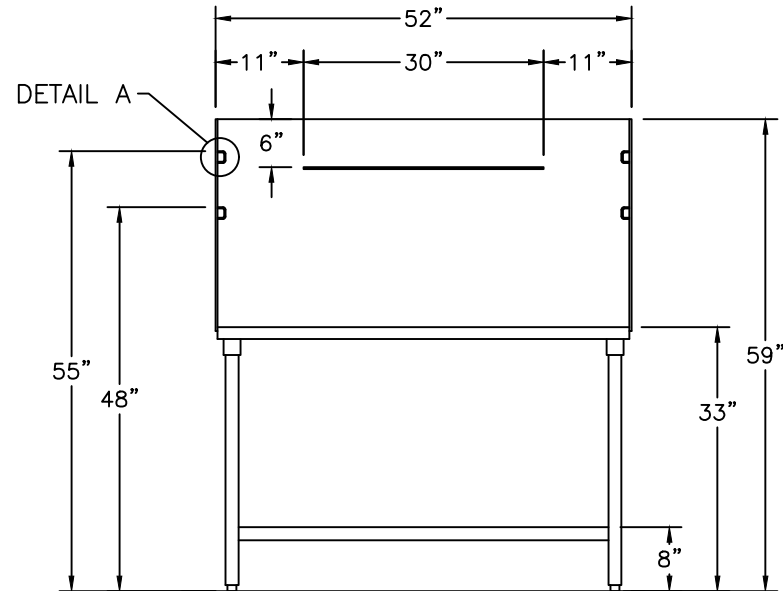

END VIEW

FRONT VIEW

DISCRPTION
60-INCH STAINLESS STEEL GROOMING
TABLE

MODEL
DL-DWPRO-GT

SCALE
1/2" = 1'-0"

NOTE: ALL DIMENSIONS MAY VARY SLIGHTLY DUE TO NORMAL MANUFACTURING TOLERANCES.

800.931.1562

Email: Sales@GymsForDogs.com
www.CoolDogWashTubs.com