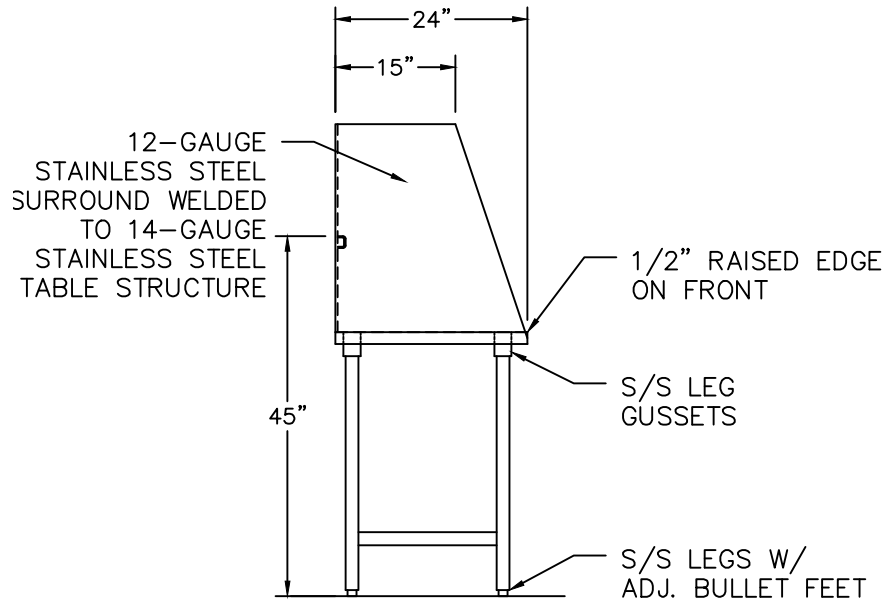

-  14 gauge 304 Stainless Steel all-welded construction.
-  Built-in table top recess for comfort pad
-  ADA compliant with perpendicular and parallel

**ADA FRIENDLY
PARALLEL & PERPENDICULAR ACCESS**

ADA FRIENDLY

END VIEW

FRONT VIEW

DISCRPTION
60-INCH STAINLESS STEEL GROOMING
TABLE

MODEL
DL-DWPRO-GT

SCALE
1/2" = 1'-0"

NOTE: ALL DIMENSIONS MAY VARY SLIGHTLY DUE TO NORMAL MANUFACTURING TOLERANCES.

800.931.1562

Email: Sales@GymsForDogs.com
www.CoolDogWashTubs.com