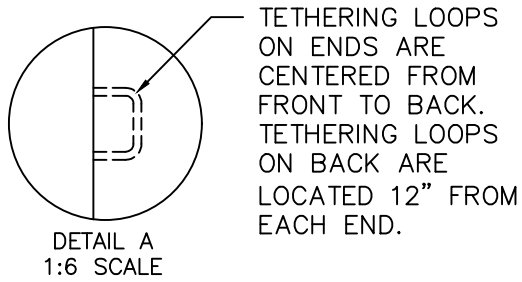

Durable

ACCESSORY KIT INCLUDES

Table, comfort pad top, and professional-quality restraint system

STAINLESS STEEL GROOMING TABLE

MODEL: DL-DWPRO-GT

NOTE: ALL DIMENSIONS MAY VARY SLIGHTLY DUE TO NORMAL MANUFACTURING TOLERANCES

END VIEW

FRONT VIEW

DISCRPTION
60-INCH STAINLESS STEEL GROOMING
TABLE

MODEL
DL-DWPRO-GT

SCALE
1/2" = 1'-0"

NOTE: ALL DIMENSIONS MAY VARY SLIGHTLY DUE TO NORMAL MANUFACTURING TOLERANCES.

800.931.1562

Email: Sales@GymsForDogs.com
www.CoolDogWashTubs.com